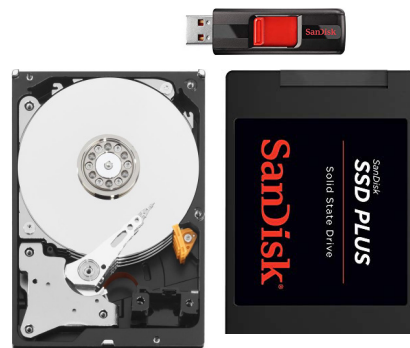

Shred-Tech's ST-5 Data Destruction Shredders are specifically designed to destroy your data drives so that data can never be retrieved or reconstructed. Only complete, physical destruction will ensure that your digital data is permanently destroyed.

## ST-5 MOBILE DATA DESTRUCTION SHREDDER

Provide an additional revenue stream to your business by adding the ST-5 Mobile to any new Shred-Tech truck, or by retrofitting an existing truck.

PRODUCT SPECS	HARD DRIVES		SOLID STATE DRIVES	
	IMPERIAL	METRIC	IMPERIAL	METRIC
Max Drive Dimensions (LXWXH)	8 1/2" x 5" x 1"	216mm x 127mm x 25mm	4 3/4" x 3 3/4" x 3/4"	121 mm x 76mm x 19mm
Drive Type	3 1/2" or 2 1/2"	76.2mm or 63.5mm	2 1/2"	63.5mm
Bin Capacity	2 x 4.5 gallons	2 x 4.5 gallons	2 x 4.5 gallons	2 x 4.5 gallons
Throughput	Up to 750 drives/hr	Up to 750 drives/hr	Up to 1000 drives/hr	Up to 1000 drives/hr
System Power	12 or 24 VDC	12 or 24 VDC	12 or 24 VDC	12 or 24 VDC
Horsepower	10 HP	7.5 kW	10 HP	7.5 kW
Operation	PLUS+1® Screen	PLUS+1® Screen	PLUS+1® Screen	PLUS+1® Screen
Safety	Interlock Door Switch	Interlock Door Switch	Interlock Door Switch	Interlock Door Switch
Suitable for Truck Models	MDS/X with PLUS+1®	MDS/X with PLUS+1®	MDS/X with PLUS+1®	MDS/X with PLUS+1®
Security Level	H-3	H-3	E-3	E-3
Particle Size	max 3.1 inches <sup>2</sup>	max 2000mm <sup>2</sup>	max .248 inches <sup>2</sup>	max 160mm <sup>2</sup>